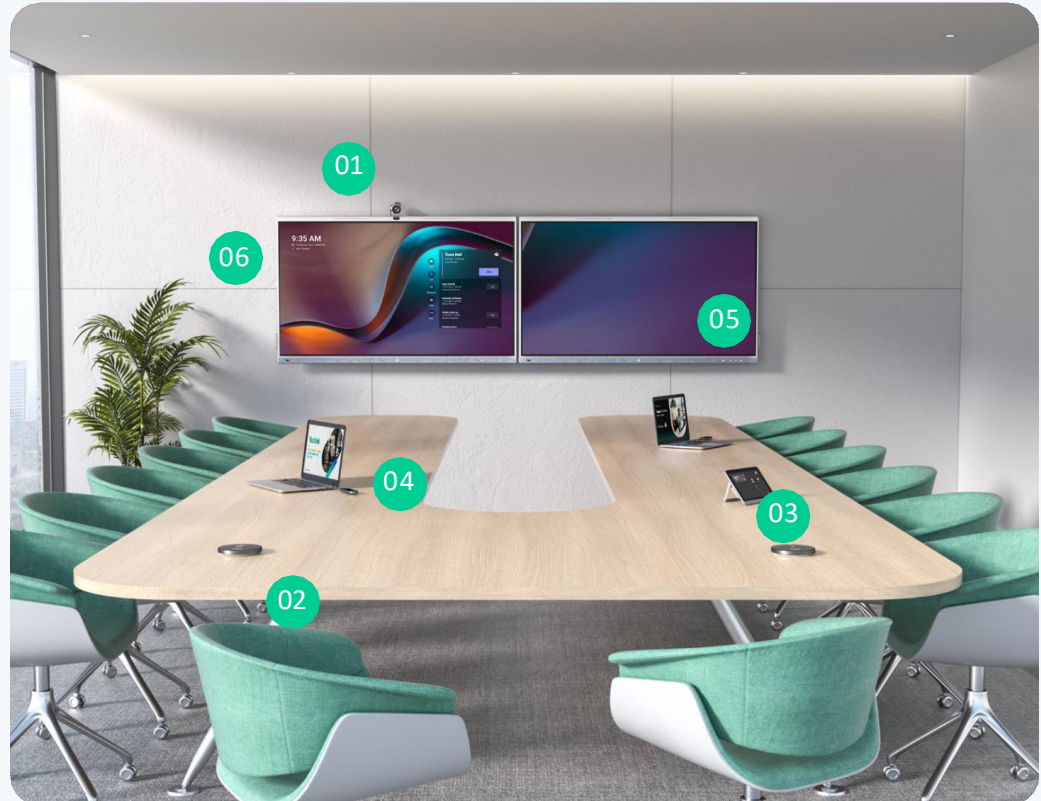

Model	Yealink MeetingBoard	Neat Board
Size	65 & 86 inch	65 inch
Camera	8MP, 120°FOV	12MP, 120°FOV
	Privacy shutter	No support for extended camera
	Support extended PTZ camera	
Mic	16 beamforming mic array AI-Powered noise cancellation & Reverberation suppression	5 mic array Noise suppression
Content Sharing	Both Wired & Wireless	Only HDMI
OPS module	✓	×
Dual touch screen	✓	×
Extended microphone	Wireless mic VCM36-W	×

# YEALINK MEETINGBOARD

Full Device Eco System

01 Optical PTZ camera 6x/12x

02 Extended mic. (wired/wireless)

03 Touch console

04 Sharing kit (wired/wireless)

05 Extended touch screen

06 Windows OPS module